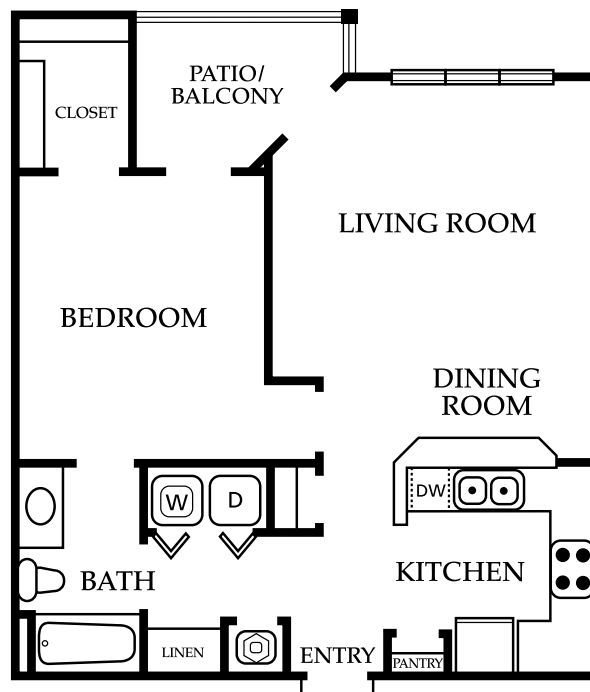

PACES COMMONS

APARTMENT HOMES

2580 N. Berkeley Lake Road • Duluth, GA 30096

T H E A U S T E N [A]

803 Sq Ft

1 BEDROOM & 1 BATH

678.376.6600

fax 678.376.7709
www.PacesProperties.com

\$

Monthly Rent

Square footage may vary by location.