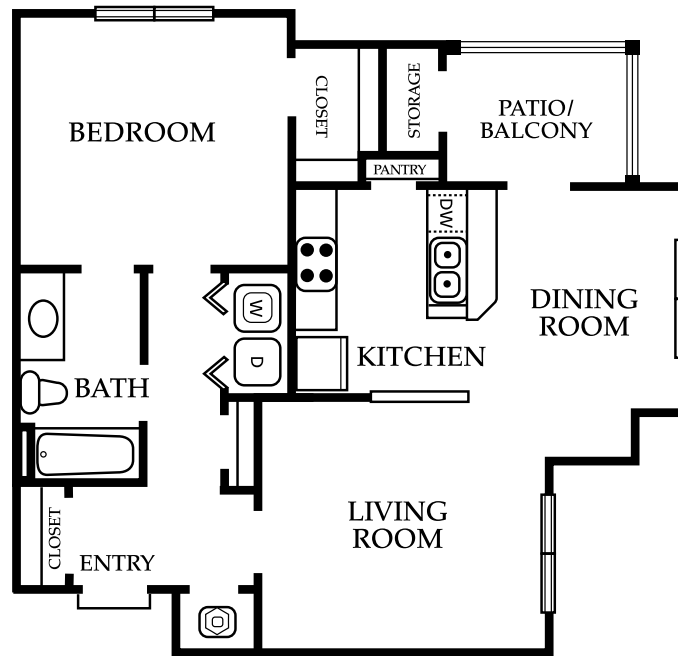

PACES COMMONS

APARTMENT HOMES

2580 N. Berkeley Lake Road • Duluth, GA 30096

T H E B L A K E [A 2]

806 Sq Ft

1 BEDROOM & 1 BATH

678.376.6600

fax 678.376.7709
www.PacesProperties.com

\$

Monthly Rent

Square footage may vary by location.