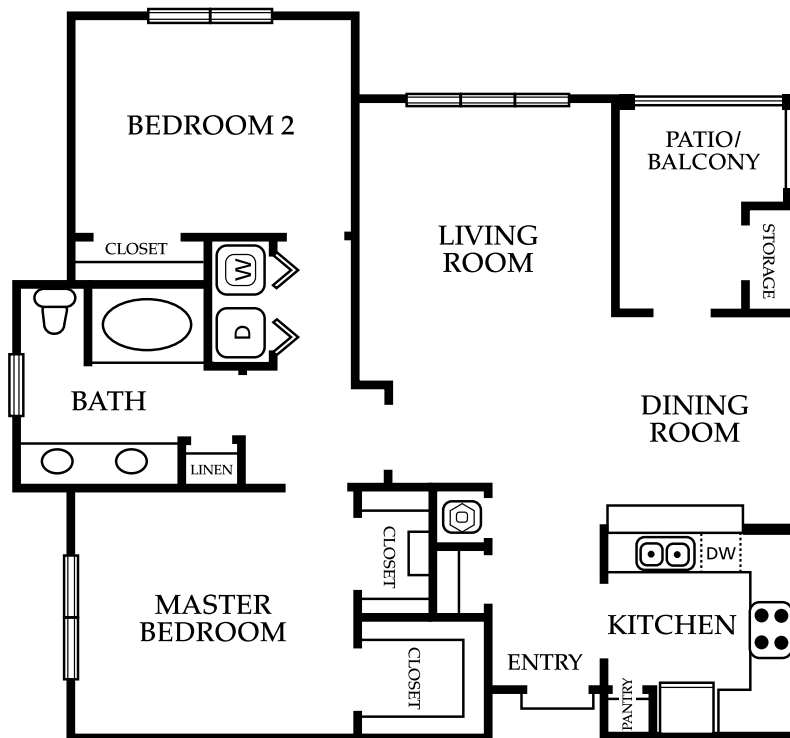

PACES COMMONS

APARTMENT HOMES

2580 N. Berkeley Lake Road • Duluth, GA 30096

T H E B Y R O N [C]

1071 Sq Ft

2 BEDROOMS & 1 BATH

678.376.6600

fax 678.376.7709
www.PacesProperties.com

\$

Monthly Rent

Square footage may vary by location.