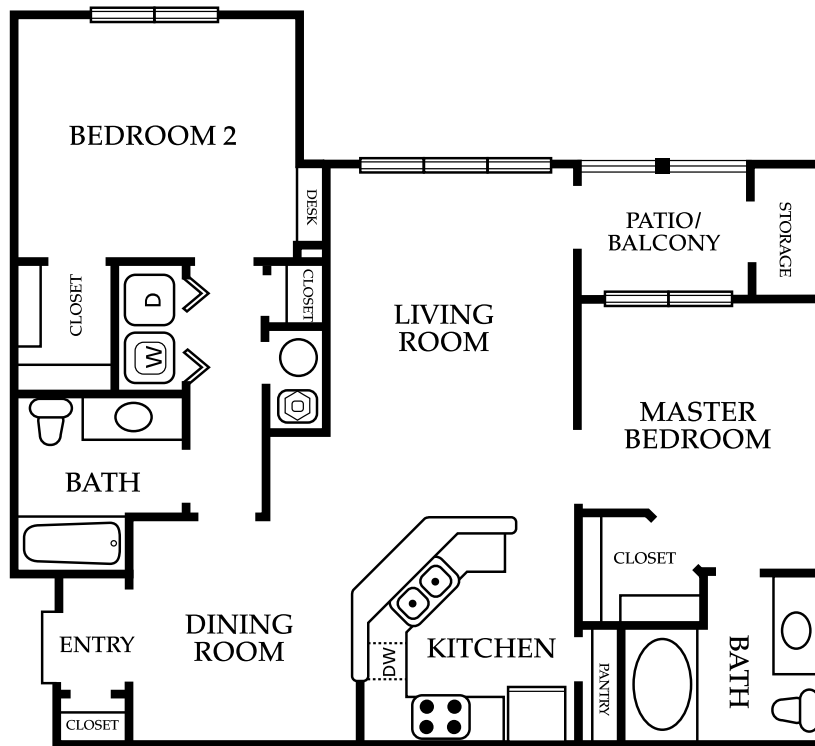

PACES COMMONS

APARTMENT HOMES

2580 N. Berkeley Lake Road • Duluth, GA 30096

T H E D I C K I N S O N [D]

1106 Sq Ft

2 BEDROOMS & 2 BATHS

678.376.6600

fax 678.376.7709
www.PacesProperties.com

\$

Monthly Rent

Square footage may
vary by location.