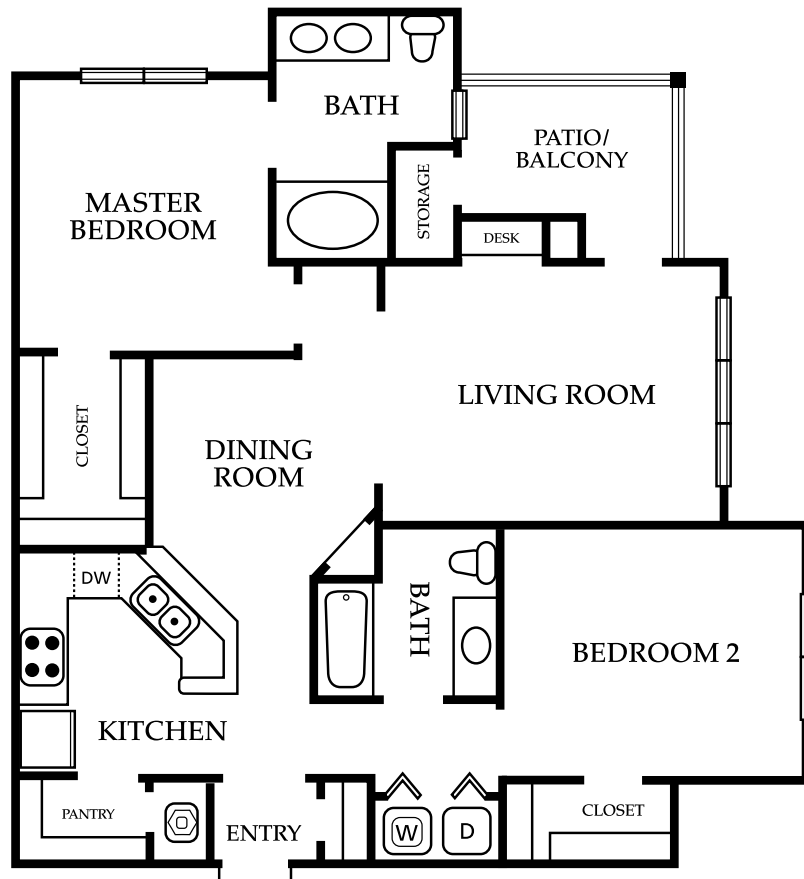

PACES COMMONS

APARTMENT HOMES

2580 N. Berkeley Lake Road • Duluth, GA 30096

T H E E L L I O T [E]

1270 Sq Ft

2 BEDROOMS & 2 BATHS

678.376.6600

fax 678.376.7709
www.PacesProperties.com

\$

Monthly Rent

Square footage may vary by location.