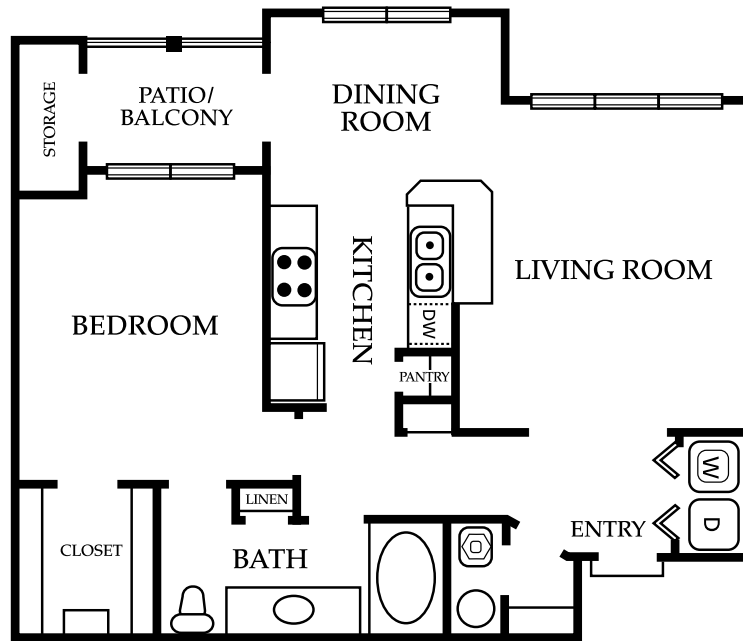

PACES COMMONS

APARTMENT HOMES

2580 N. Berkeley Lake Road • Duluth, GA 30096

T H E H E M I N G W A Y [B]

901 Sq Ft

1 BEDROOM & 1 BATH

678.376.6600

fax 678.376.7709
www.PacesProperties.com

\$

Monthly Rent

Square footage may vary by location.