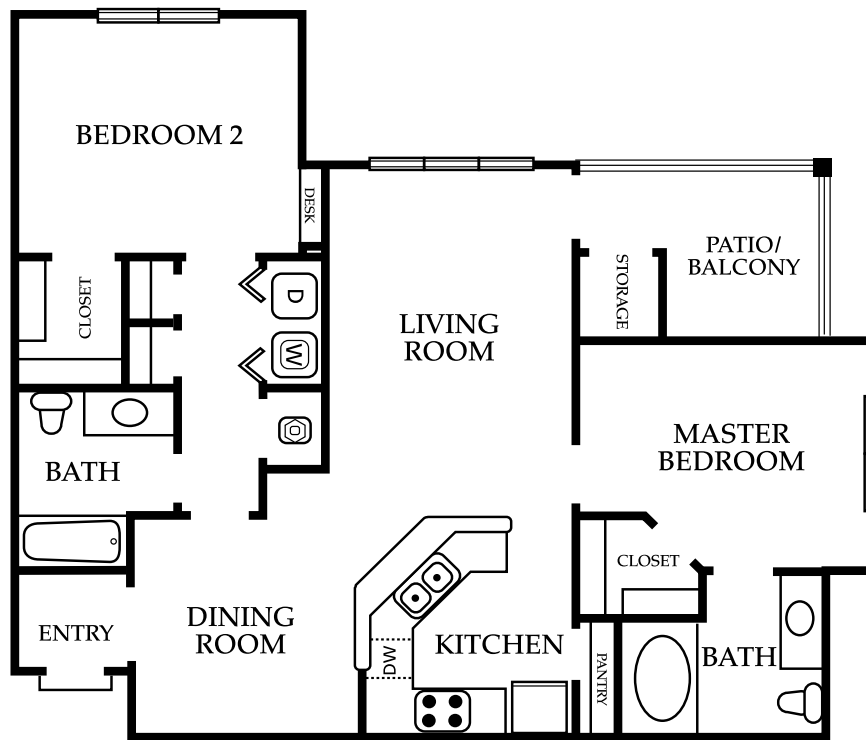

PACES COMMONS

APARTMENT HOMES

2580 N. Berkeley Lake Road • Duluth, GA 30096

T H E I R V I N G [D 3]

1129 Sq Ft

2 BEDROOMS & 2 BATHS

678.376.6600

fax 678.376.7709
www.PacesProperties.com

\$

Monthly Rent

Square footage may vary by location.