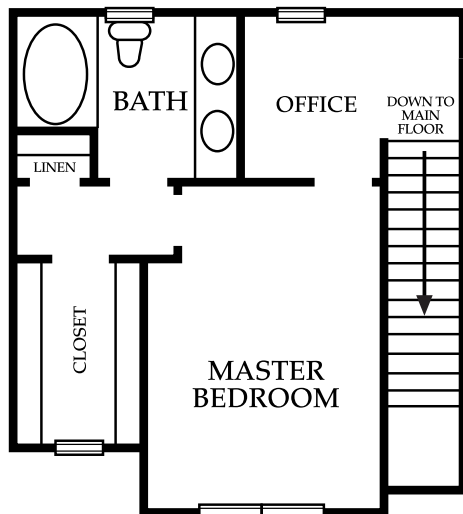

# PACES COMMONS

APARTMENT HOMES

2580 N. Berkeley Lake Road • Duluth, GA 30096

**T H E P A C E S**

**1460** Sq Ft

2 BEDROOMS & 2 BATHS with Garage

LIVING LEVEL

MASTER LEVEL