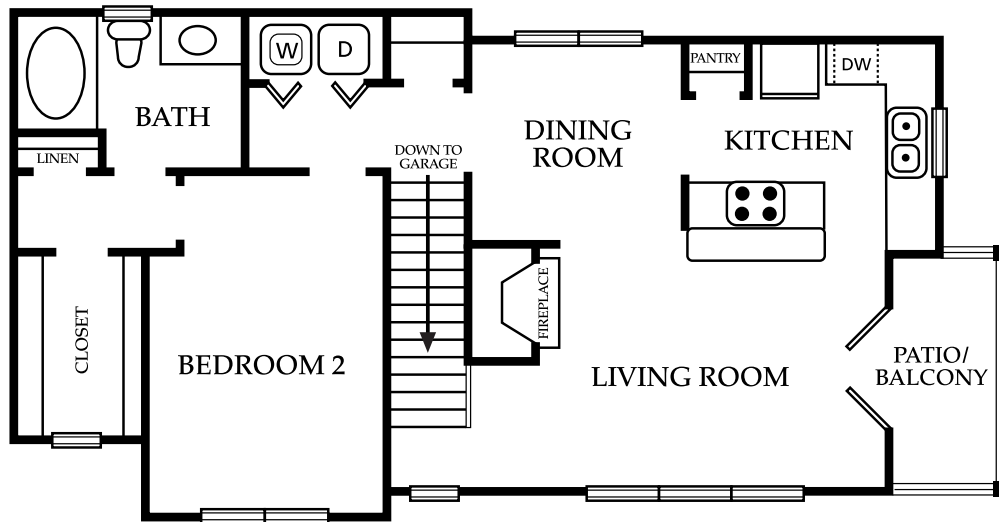

# PACES COMMONS

APARTMENT HOMES

2580 N. Berkeley Lake Road • Duluth, GA 30096

**T H E P A C E S**

**1460** Sq Ft

2 BEDROOMS & 2 BATHS with Garage

LIVING LEVEL

MASTER LEVEL