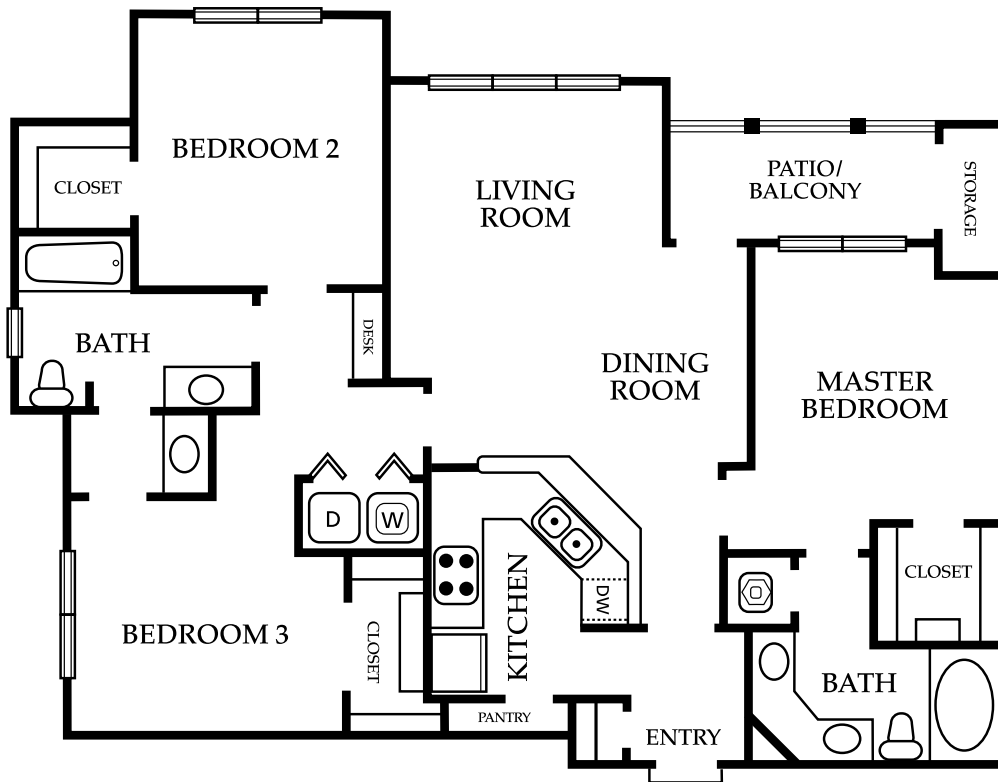

PACES COMMONS

APARTMENT HOMES

2580 N. Berkeley Lake Road • Duluth, GA 30096

T H E T E N N Y S O N [F]

1433 Sq Ft

3 BEDROOMS & 2 BATHS

678.376.6600

fax 678.376.7709
www.PacesProperties.com

\$

Monthly Rent

Square footage may vary by location.